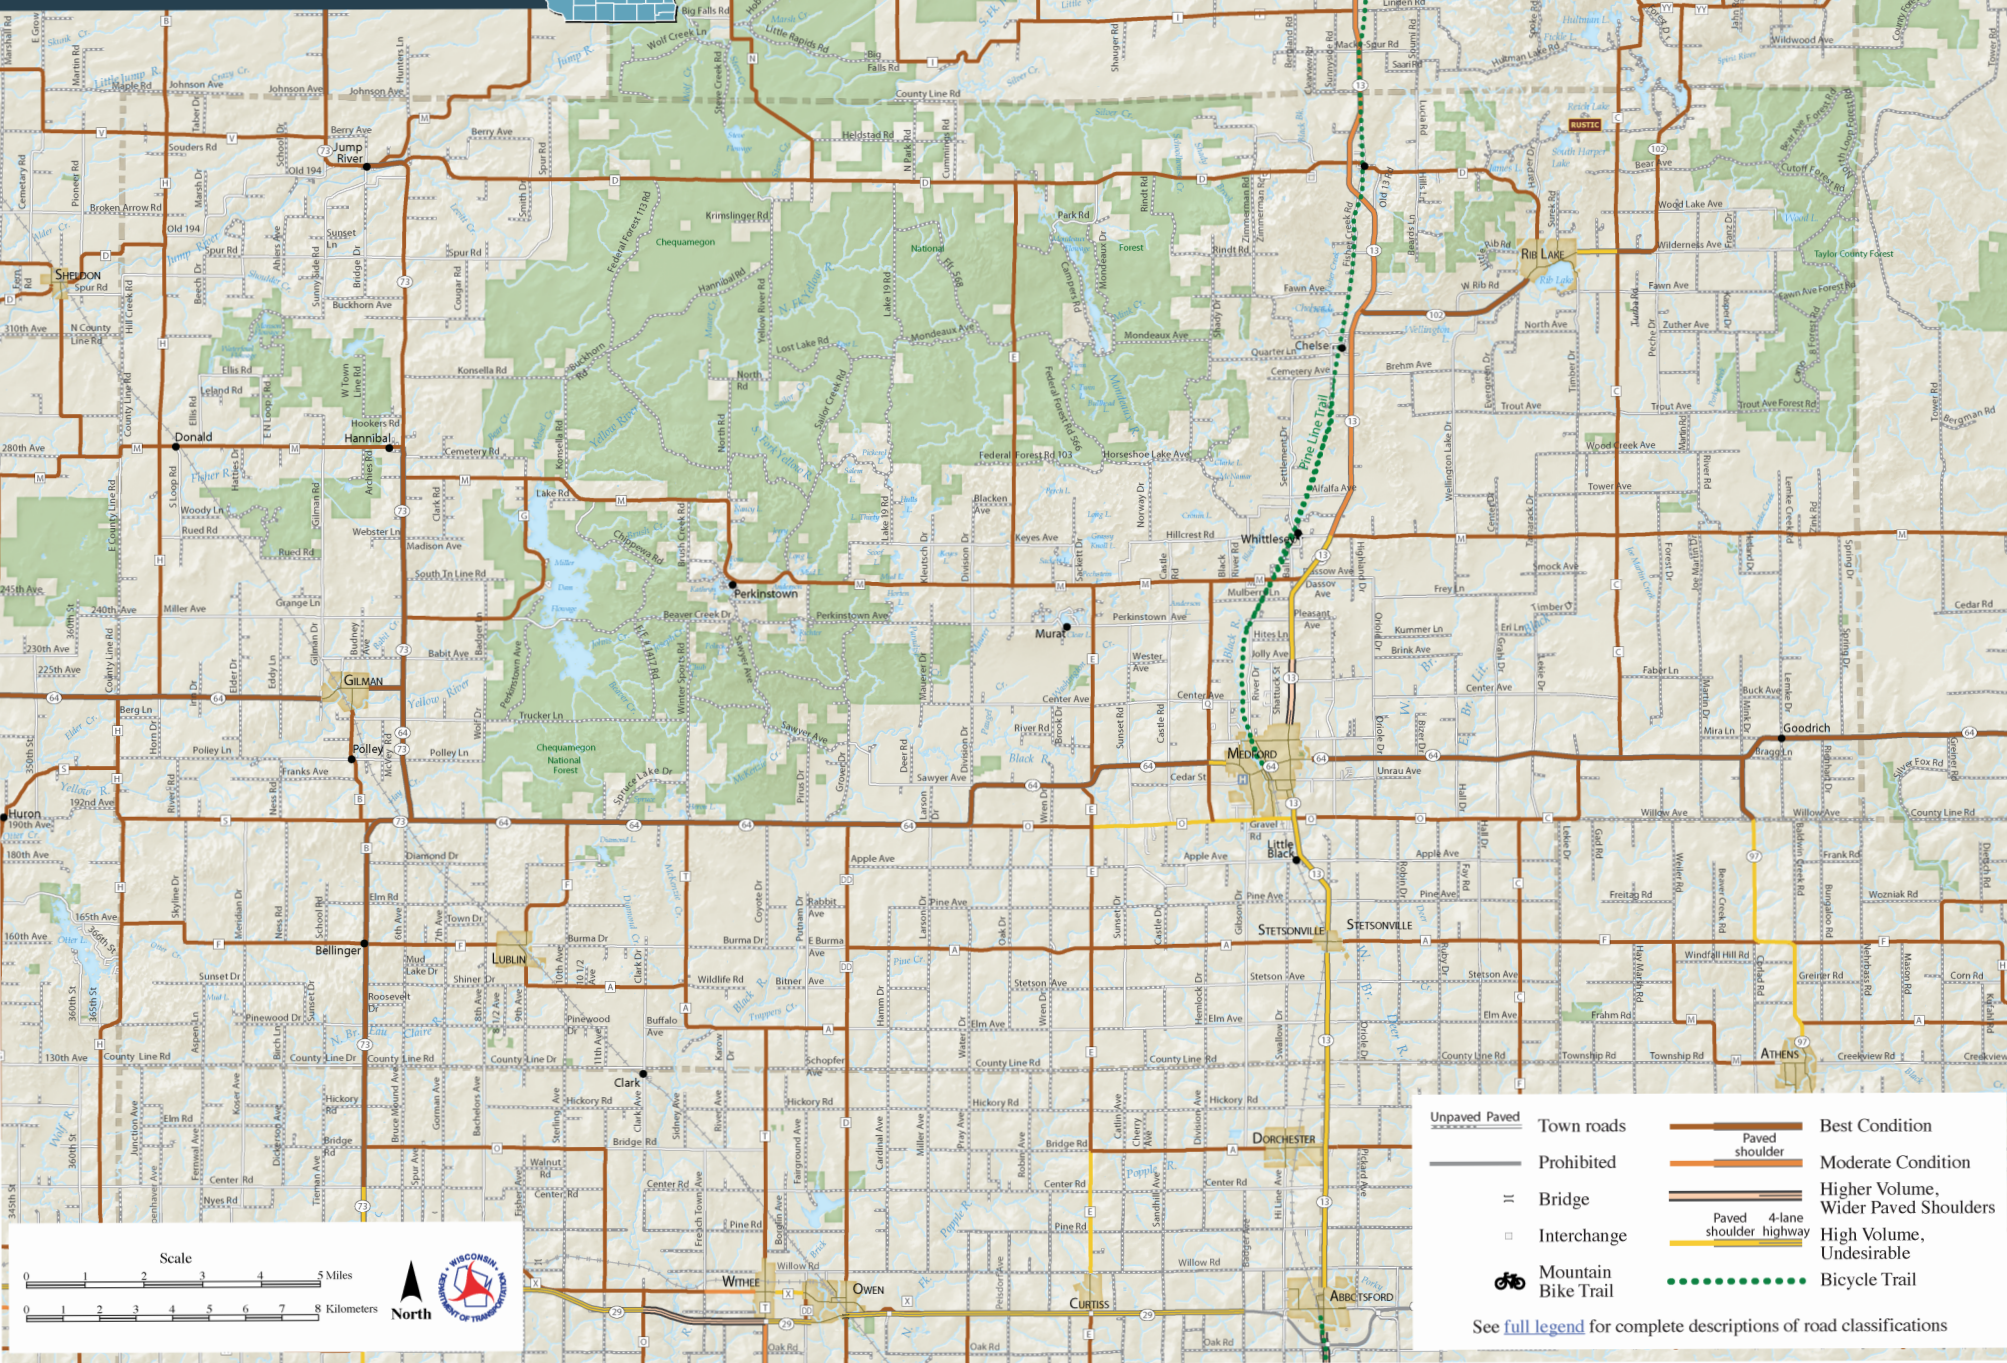

Taylor County Wisconsin Bicycle Map

	Town roads		Best Condition
	Prohibited		Moderate Condition
	Bridge		Higher Volume, Wider Paved Shoulders
	Interchange		High Volume, Undesirable
	Mountain Bike Trail		Bicycle Trail

See [full legend](#) for complete descriptions of road classifications

Scale
0 1 2 3 4 5 Miles
0 2 4 6 8 Kilometers

North