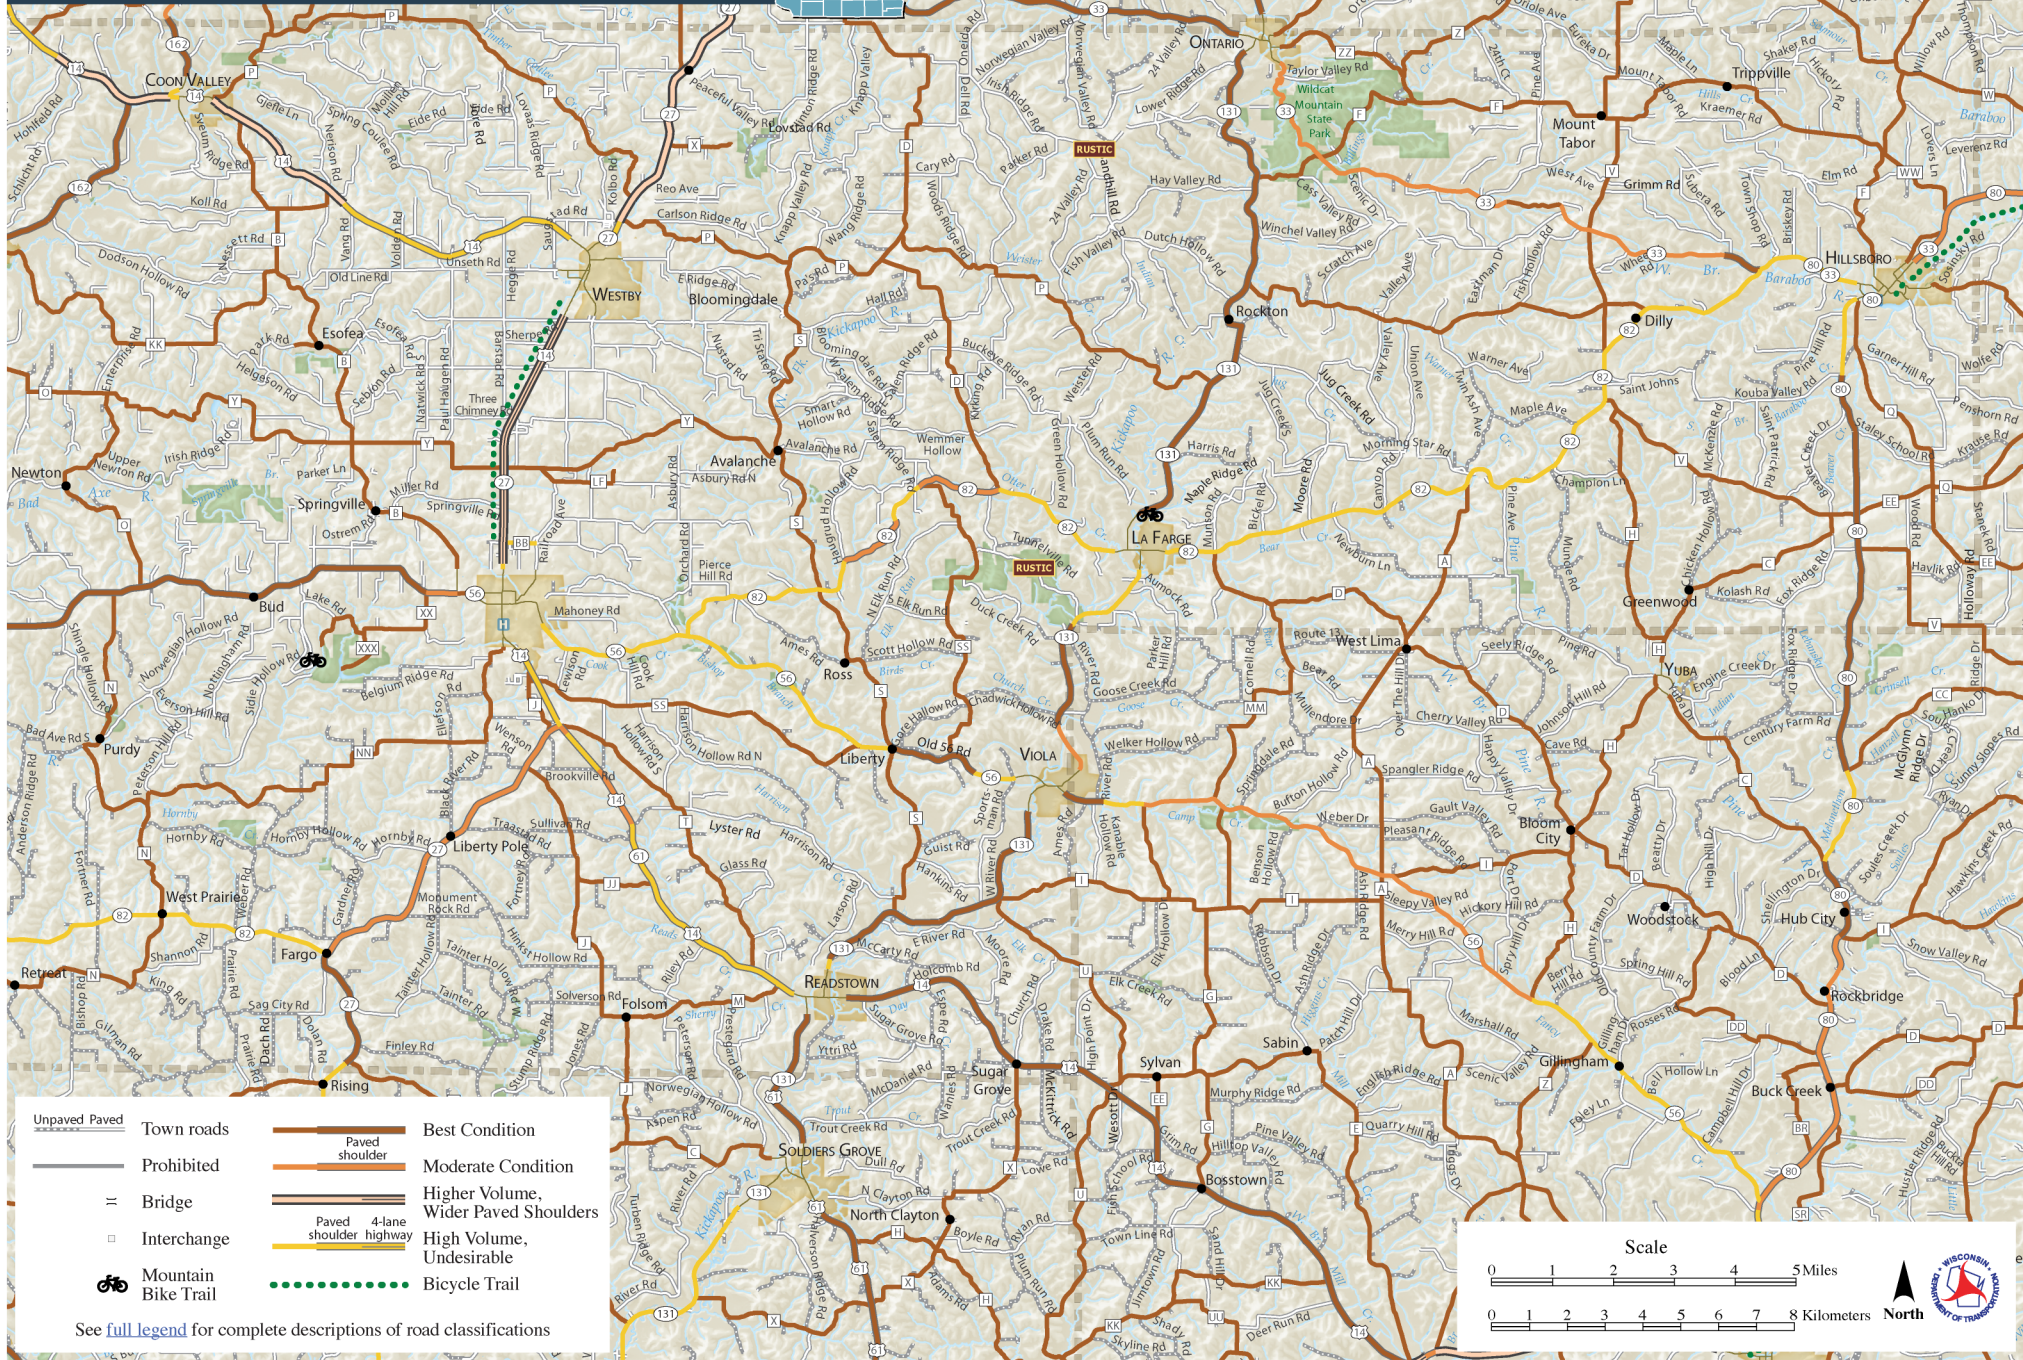

Vernon County (East)

Wisconsin Bicycle Map

Unpaved Paved	Town roads	Best Condition
Prohibited	Paved shoulder	Moderate Condition
Bridge	Higher Volume, Wider Paved Shoulders	High Volume, Undesirable
Interchange	Paved 4-lane shoulder highway	Bicycle Trail
Mountain Bike Trail		

See [full legend](#) for complete descriptions of road classifications