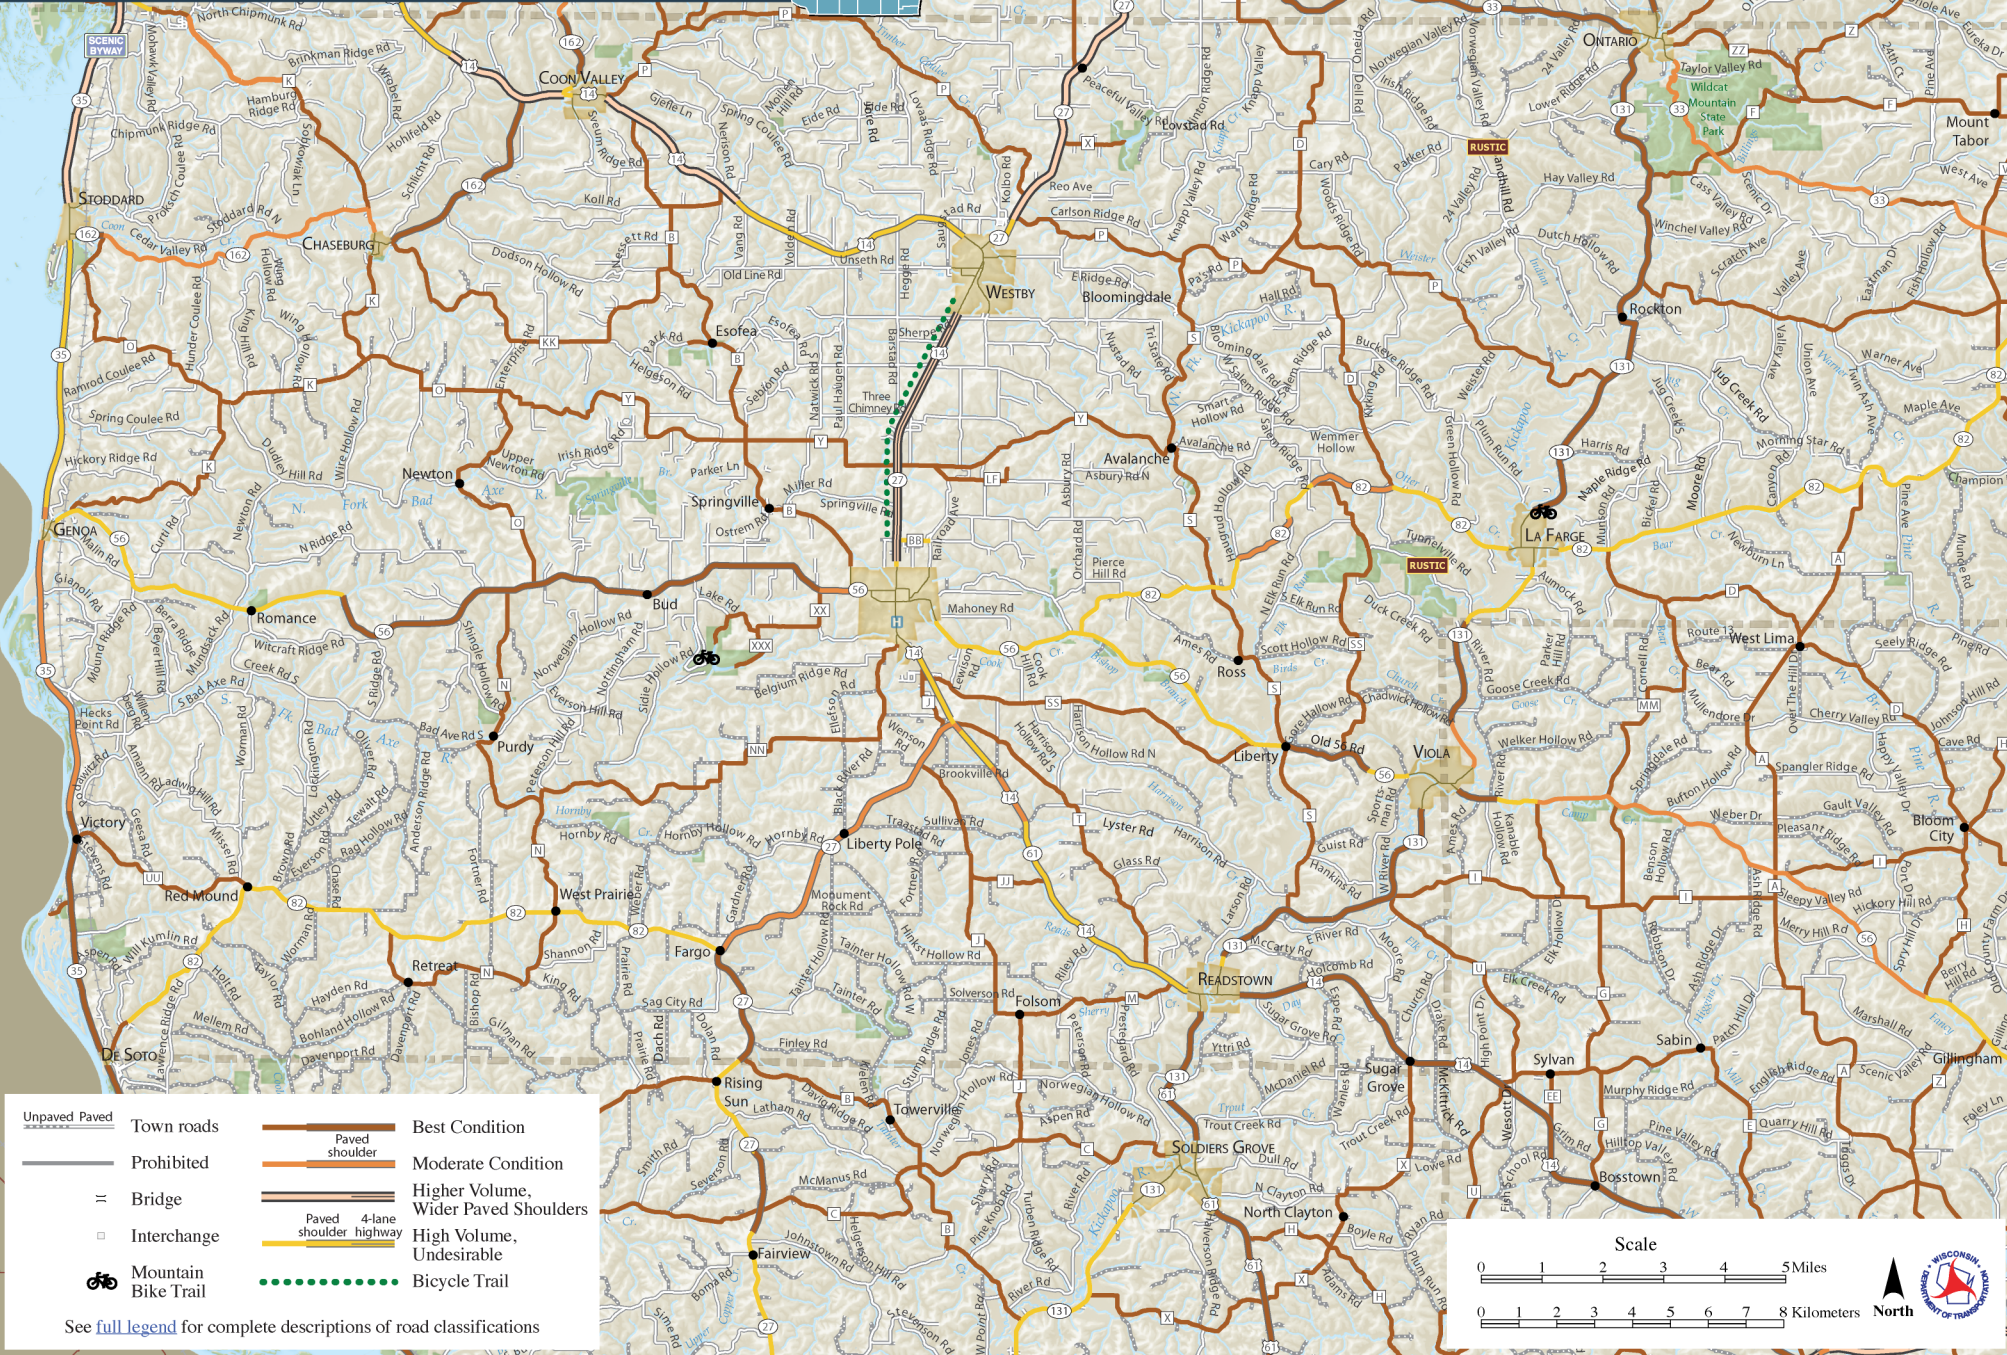

Vernon County (West)

Wisconsin Bicycle Map

	Unpaved		Town roads		Best Condition
	Prohibited		Paved shoulder		Moderate Condition
	Bridge		Paved 4-lane shoulder highway		Higher Volume, Wider Paved Shoulders
	Interchange		Bicycle Trail		High Volume, Undesirable
	Mountain Bike Trail				

See [full legend](#) for complete descriptions of road classifications