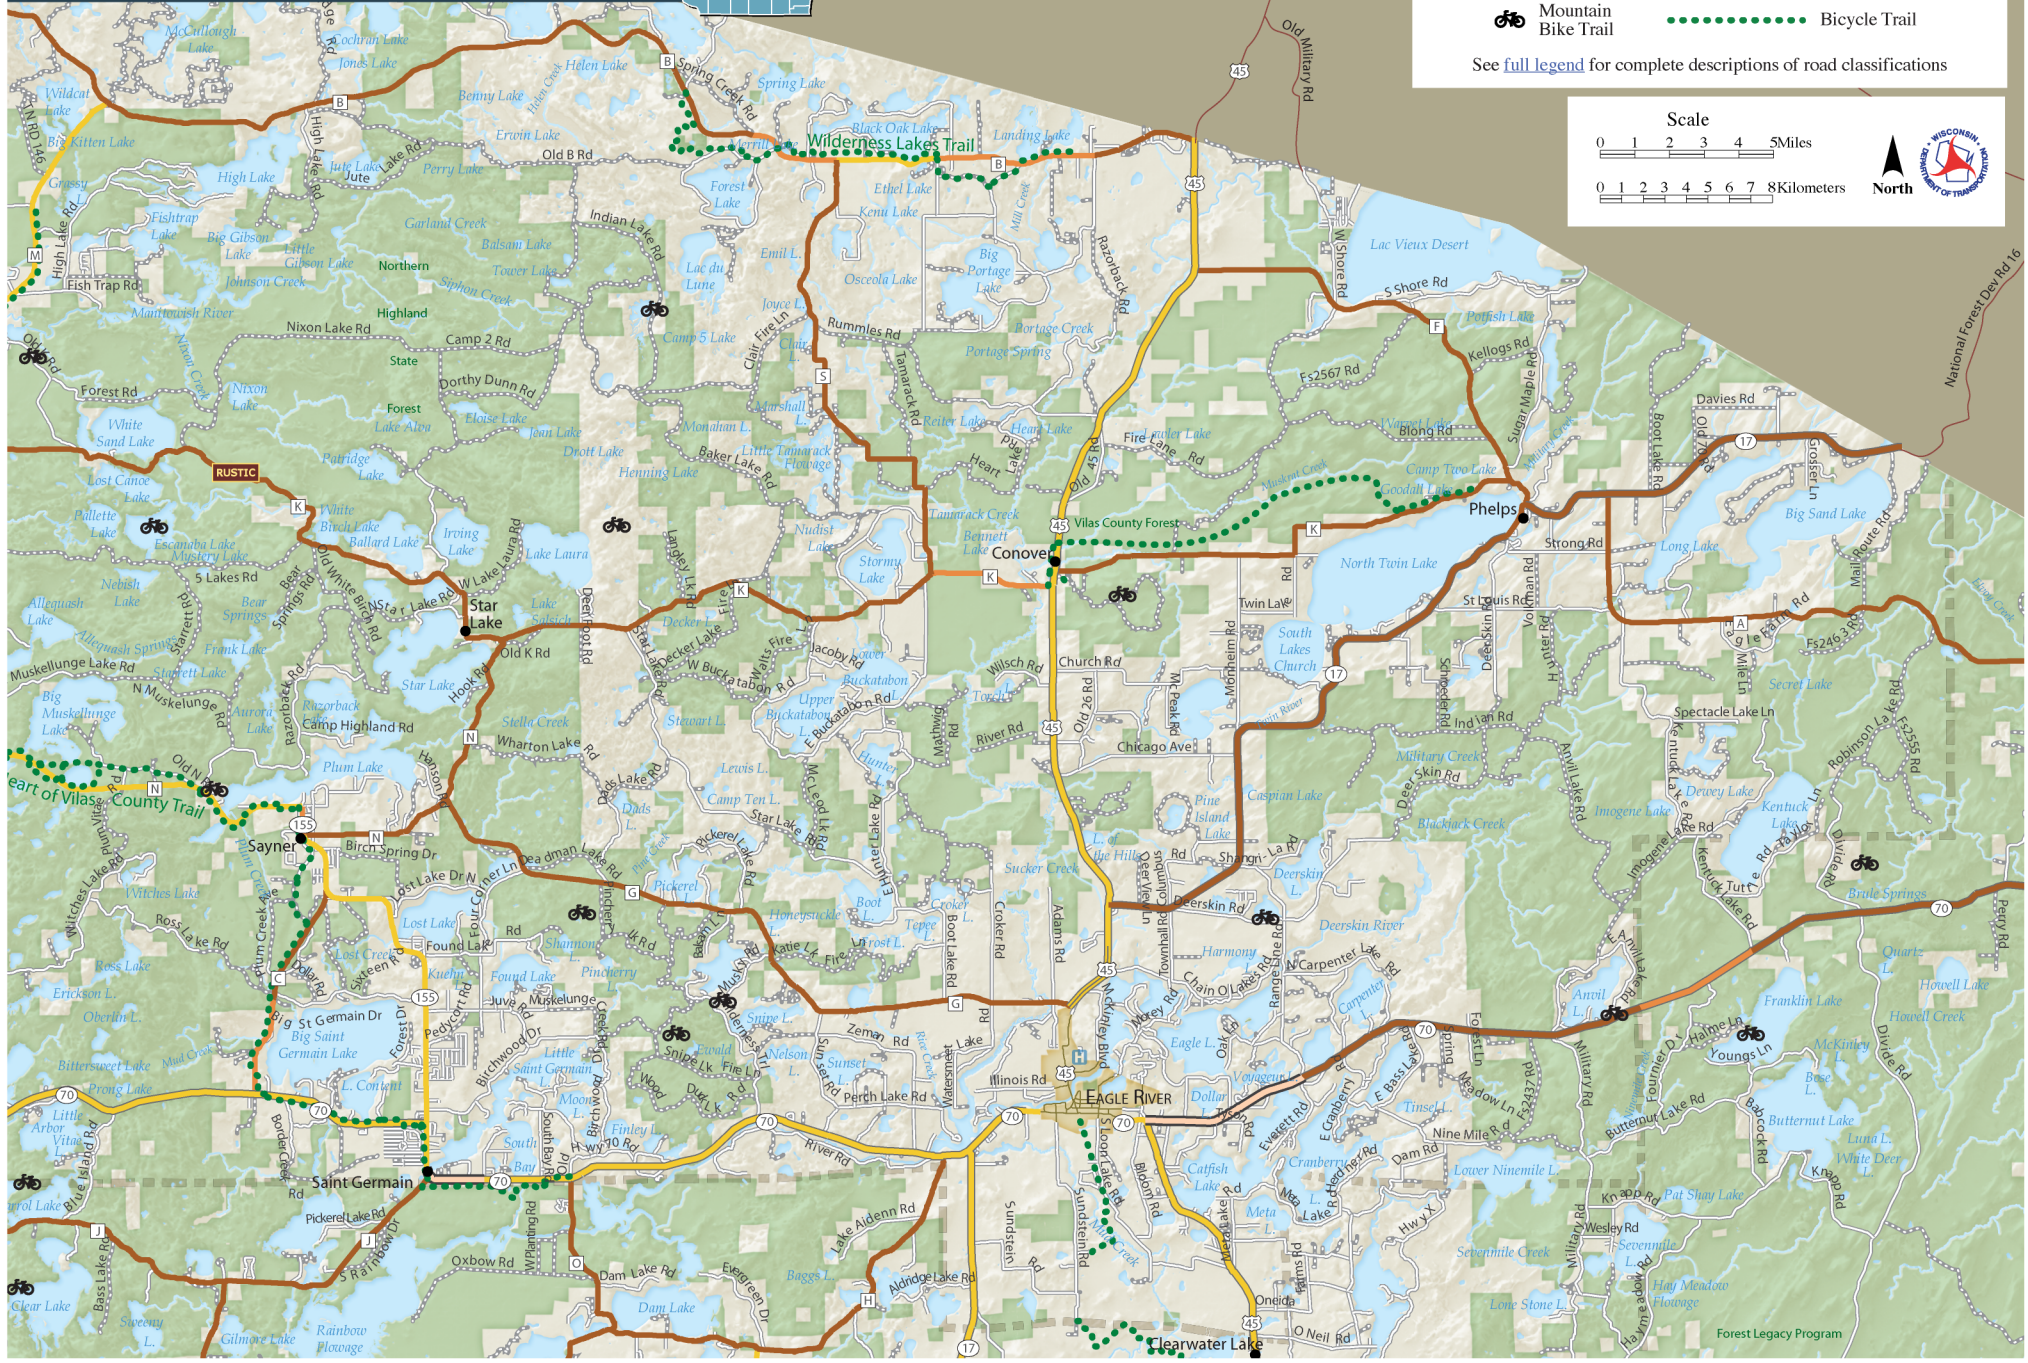

Vilas County (East)

Wisconsin Bicycle Map

	Unpaved		Paved		Town roads		Best Condition
	Prohibited		Paved shoulder		Moderate Condition		Higher Volume, Wider Paved Shoulders
	Bridge		Paved shoulder highway		High Volume, Undesirable		Bicycle Trail
	Interchange						
	Mountain Bike Trail						

See [full legend](#) for complete descriptions of road classifications

Scale

0 1 2 3 4 5 Miles

0 1 2 3 4 5 6 7 8 Kilometers

Forest Legacy Program