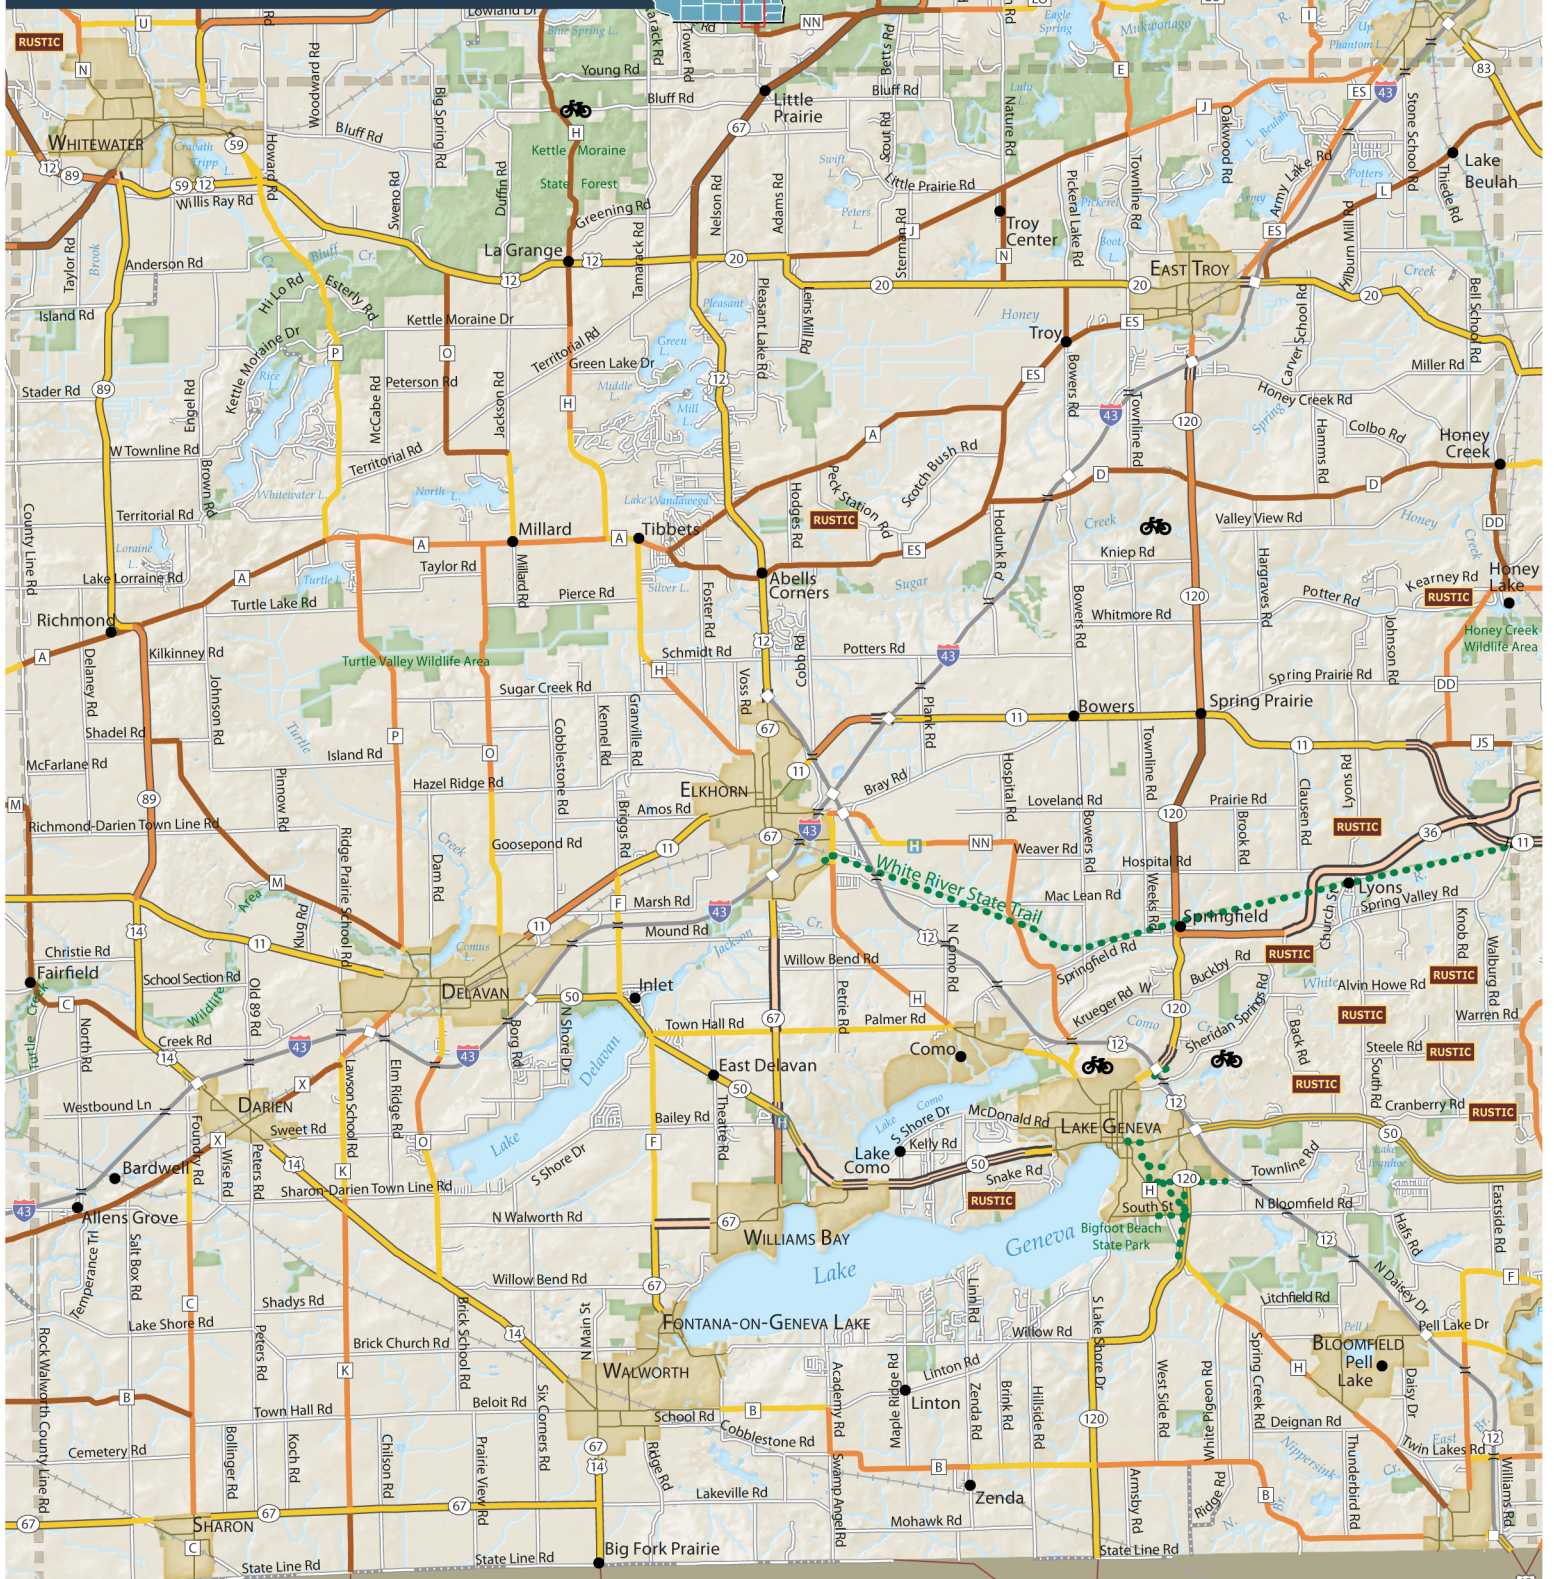

Walworth County Wisconsin Bicycle Map

	Town roads		Best Condition
	Prohibited		Moderate Condition
	Bridge		Higher Volume, Wider Paved Shoulders
	Interchange		High Volume, Undesirable
	Mountain Bike Trail		Bicycle Trail

See [full legend](#) for complete descriptions of road classifications