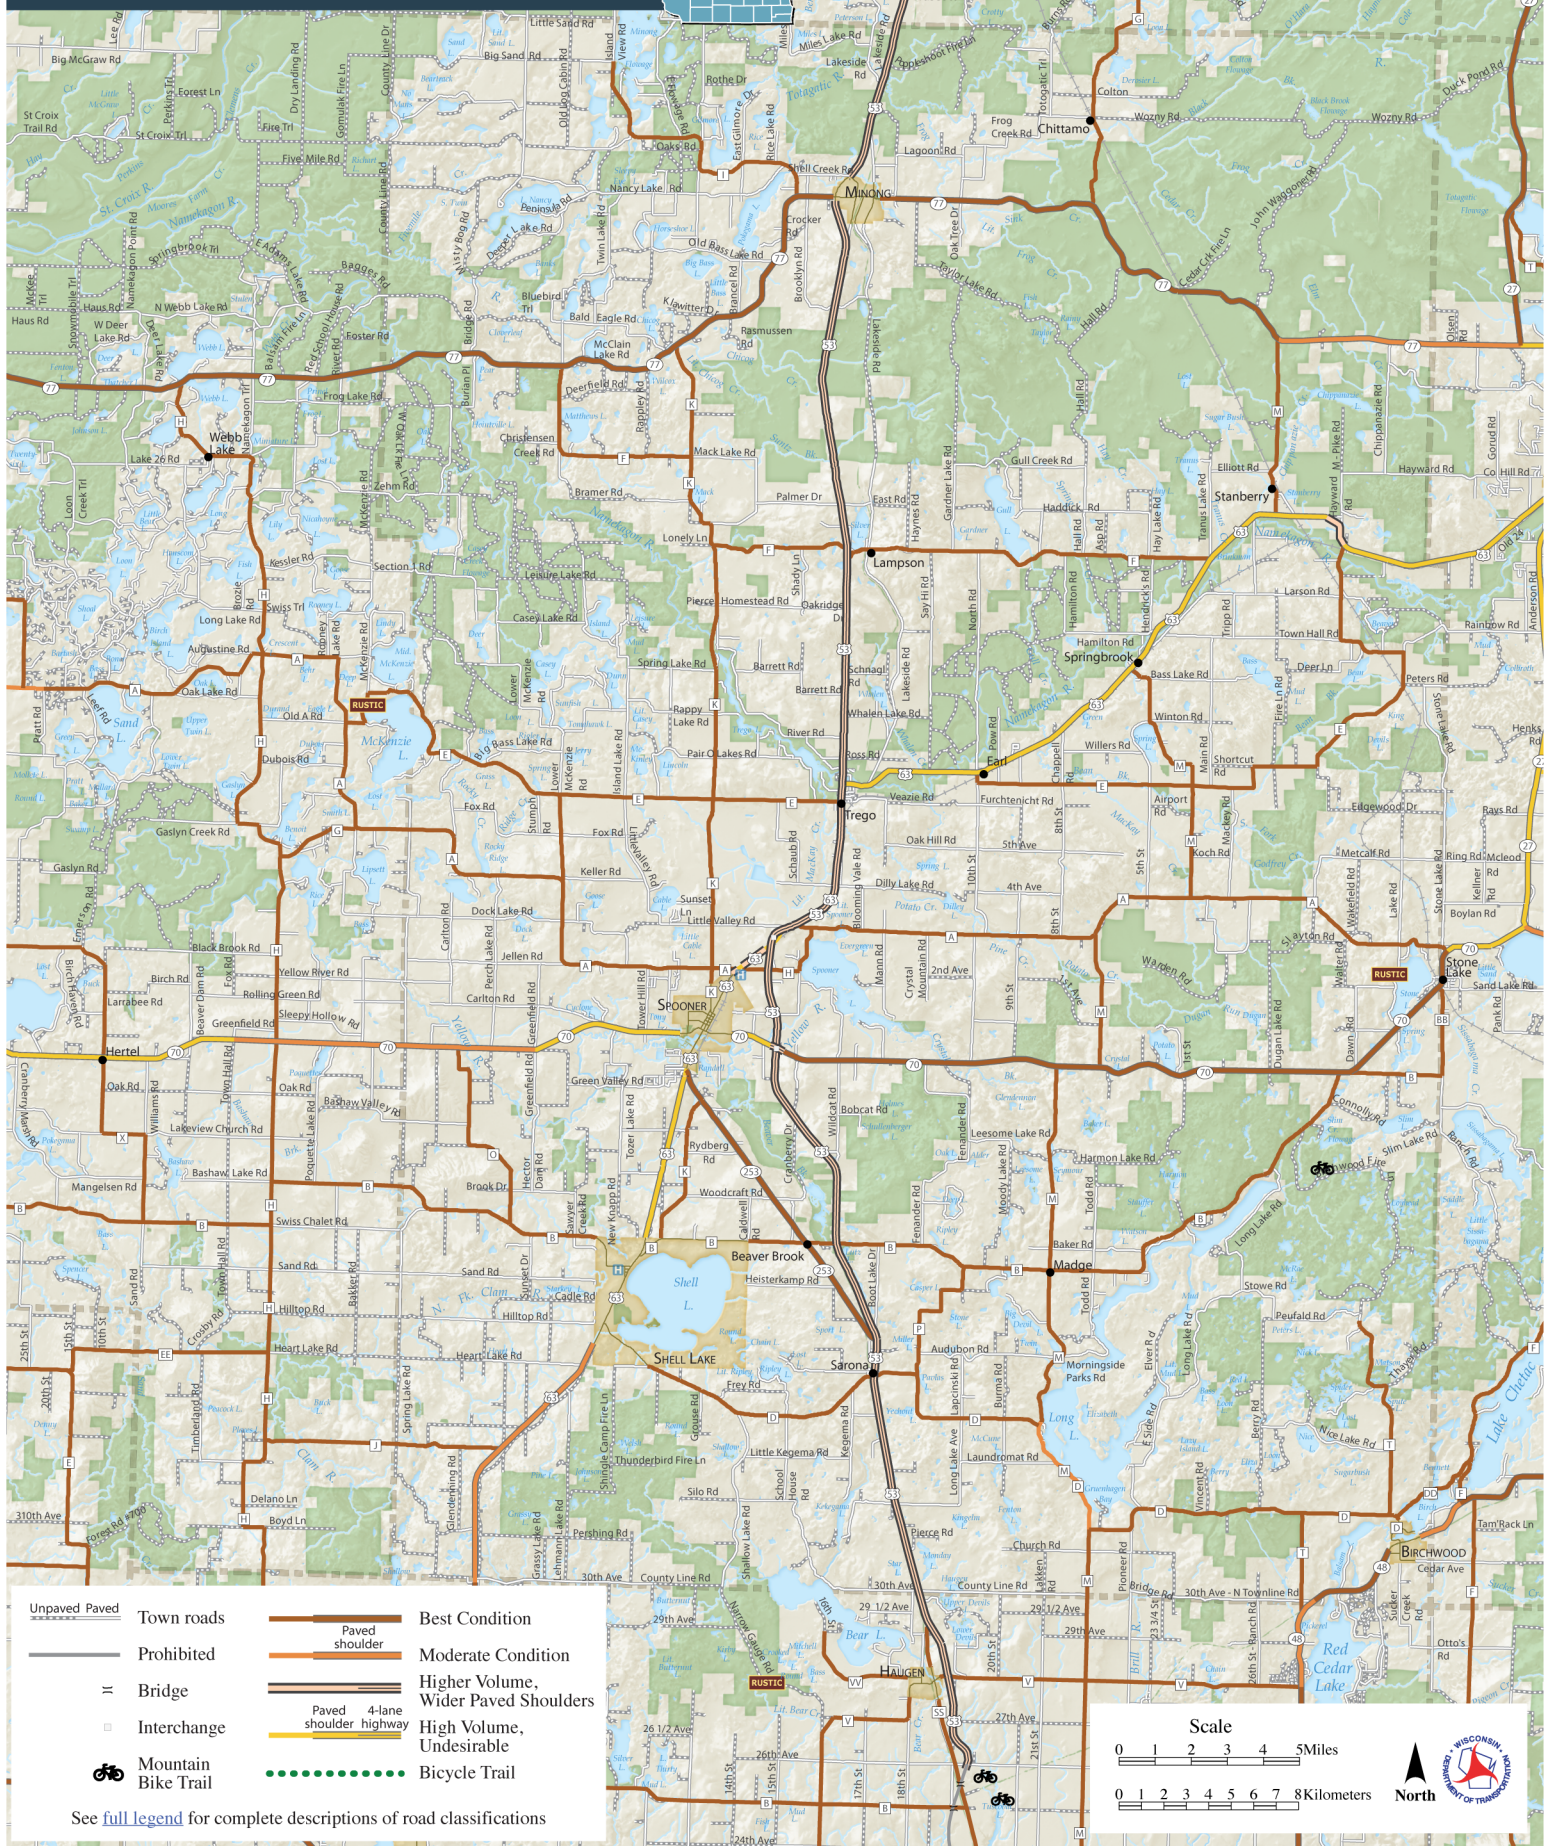

Washburn County Wisconsin Bicycle Map

Unpaved	Town roads	Paved shoulder	Best Condition
Prohibited	Bridge	Paved 4-lane shoulder highway	Moderate Condition
Interchange	Mountain Bike Trail	Bicycle Trail	Higher Volume, Wider Paved Shoulders
			High Volume, Undesirable

See [full legend](#) for complete descriptions of road classifications

Scale

0 1 2 3 4 5 Miles

0 1 2 3 4 5 6 7 8 Kilometers

North