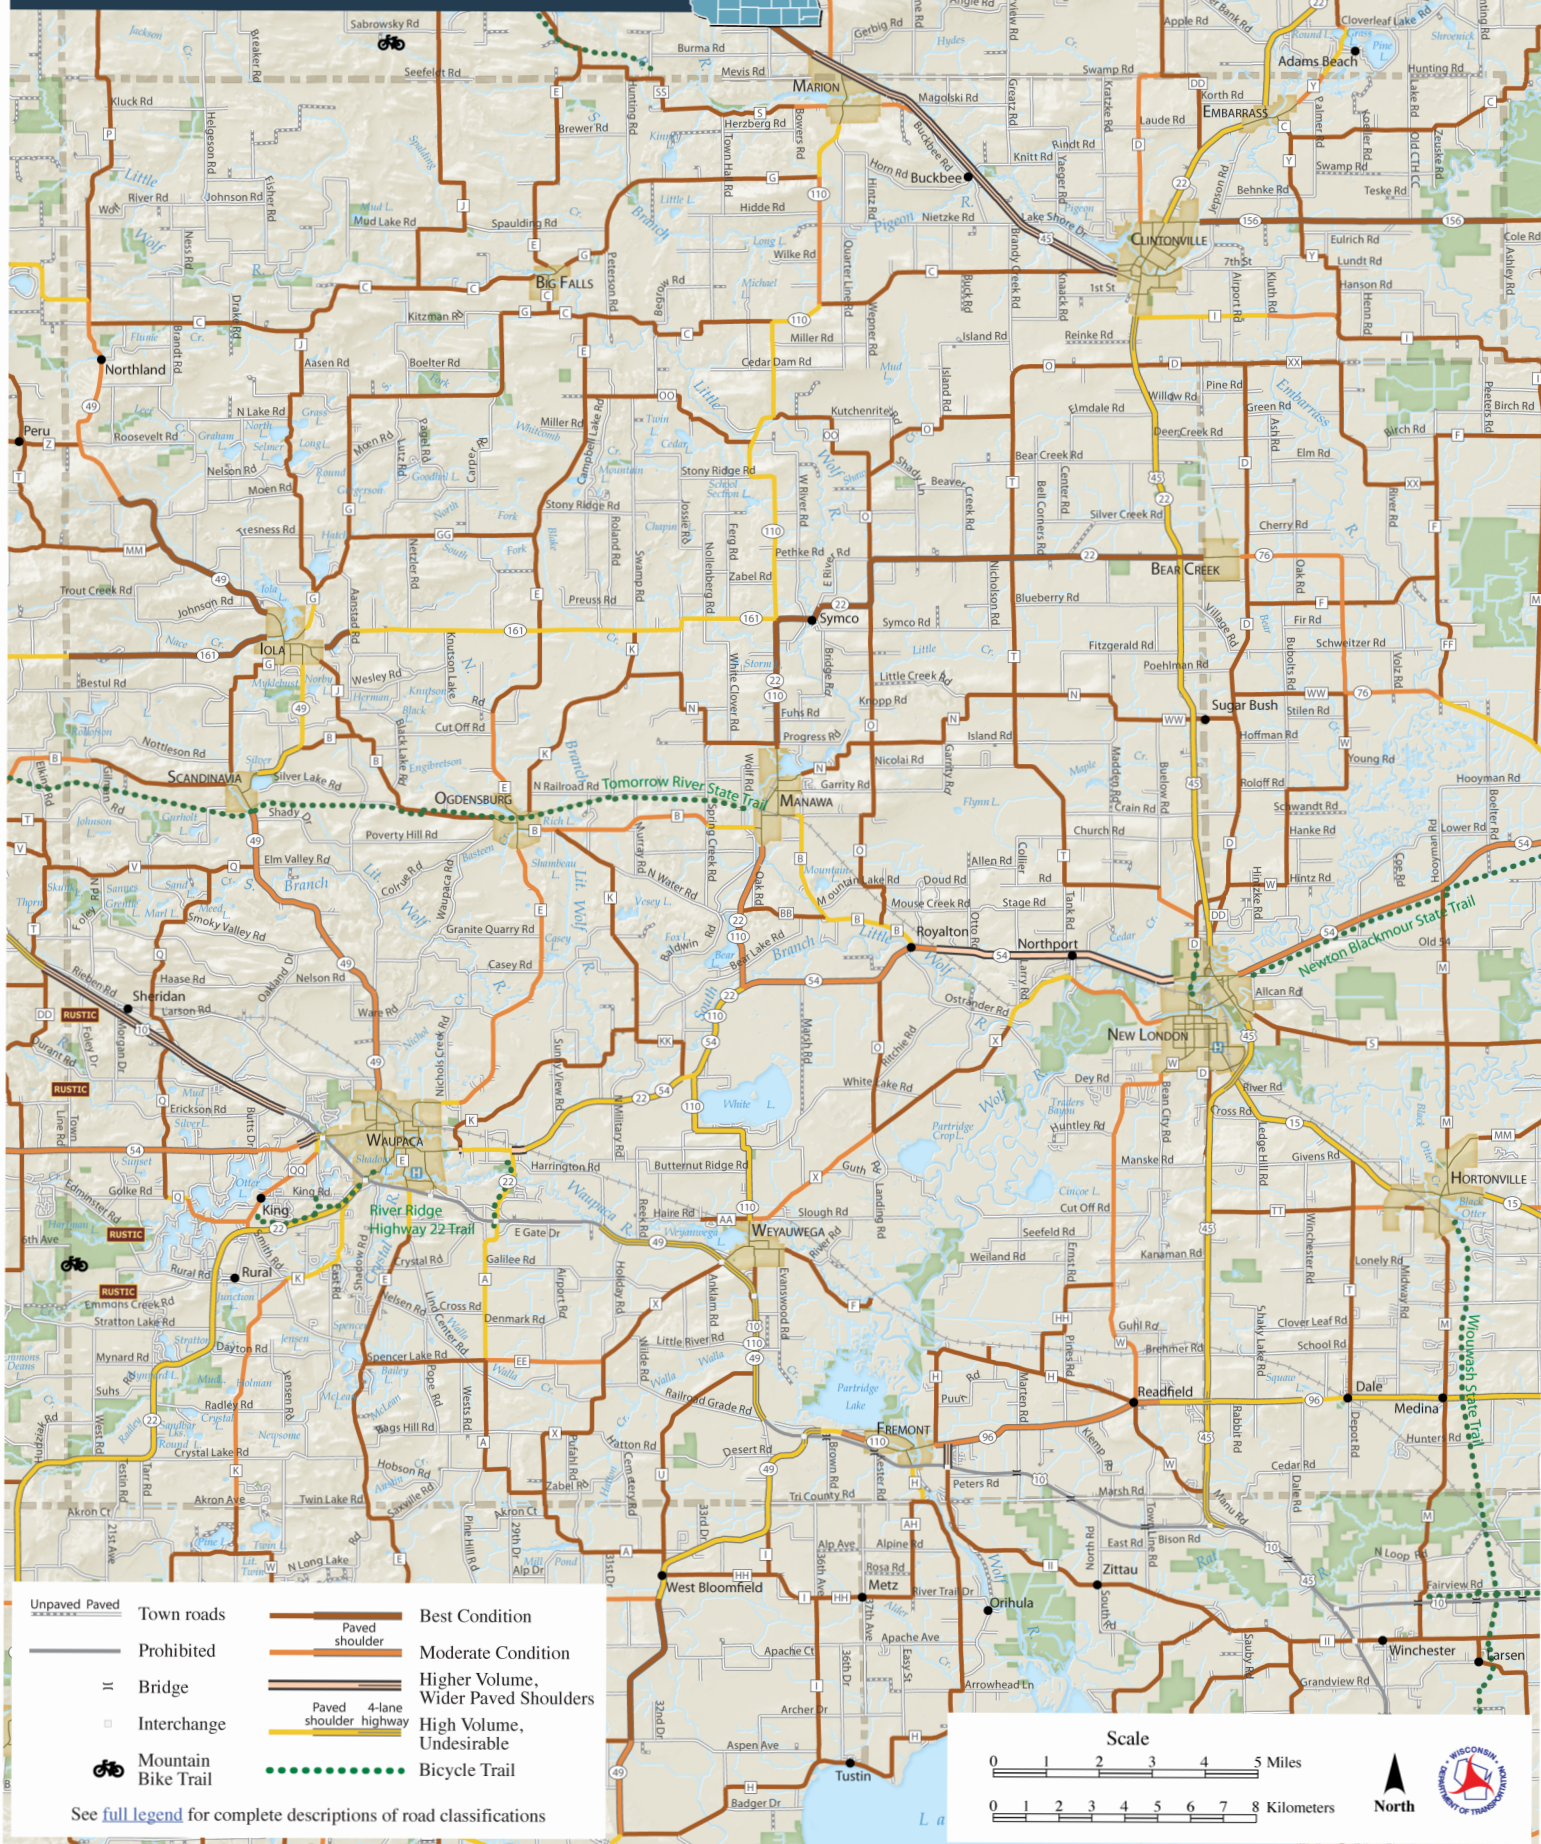

Waupaca County Wisconsin Bicycle Map

Unpaved	Town roads	Paved shoulder	Best Condition
Prohibited	Bridge	Paved 4-lane shoulder highway	Moderate Condition
Interchange	Mountain Bike Trail	Bicycle Trail	Higher Volume, Wider Paved Shoulders
			High Volume, Undesirable

See [full legend](#) for complete descriptions of road classifications