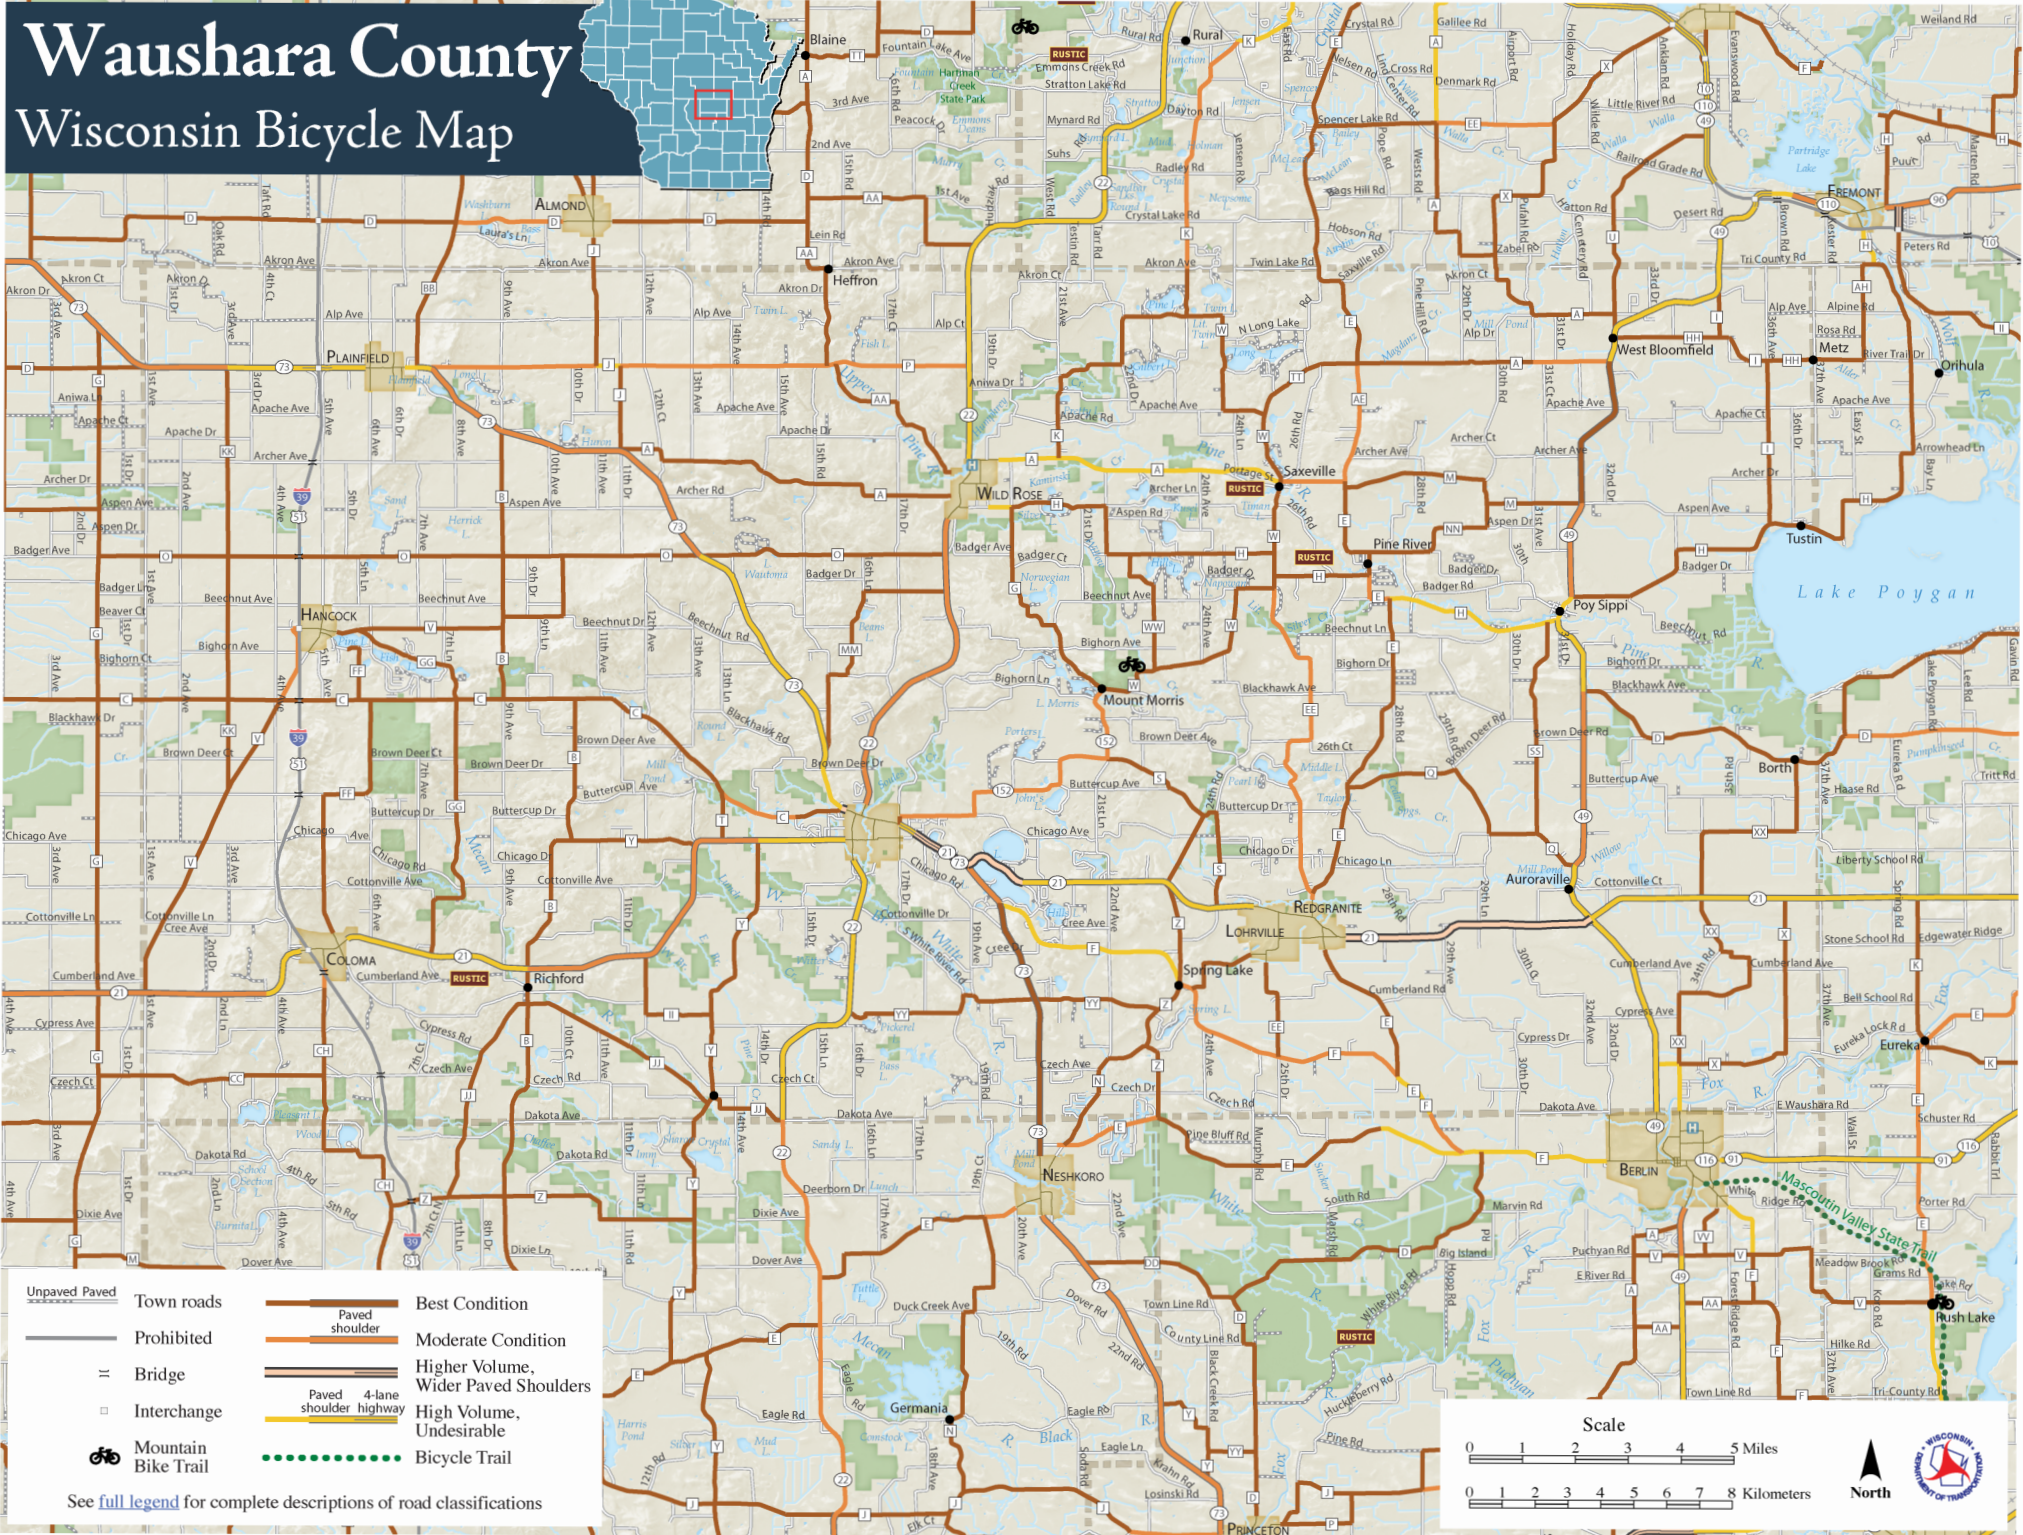

Waushara County Wisconsin Bicycle Map

	Unpaved	Town roads		Best Condition
	Prohibited			Moderate Condition
	Bridge			Higher Volume, Wider Paved Shoulders
	Interchange			High Volume, Undesirable
	Mountain Bike Trail			Bicycle Trail

See [full legend](#) for complete descriptions of road classifications

Scale

0 1 2 3 4 5 Miles

0 1 2 3 4 5 6 7 8 Kilometers

North