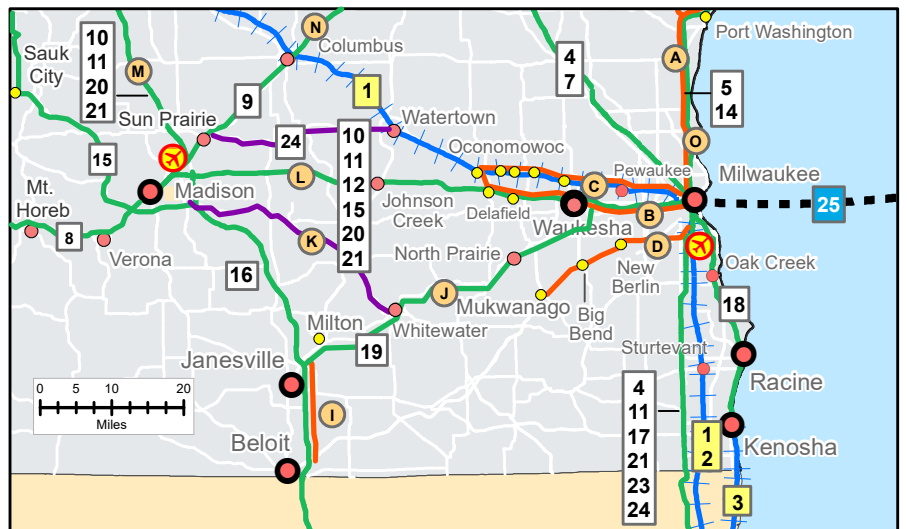

Wisconsin Intercity Travel Routes

Legend

Intercity Routes

- Daily Intercity Bus
- Commuter Bus
- Friday / Sunday Intercity Bus
- Ferry
- Train
- Route #

Scheduled Services

- Local Urban Transit
- Commuter Stop
- Intercity Stop
- Intercity Stop / Local Transit
- ✕ Airport

Note

Route # on map corresponds to table on next page.