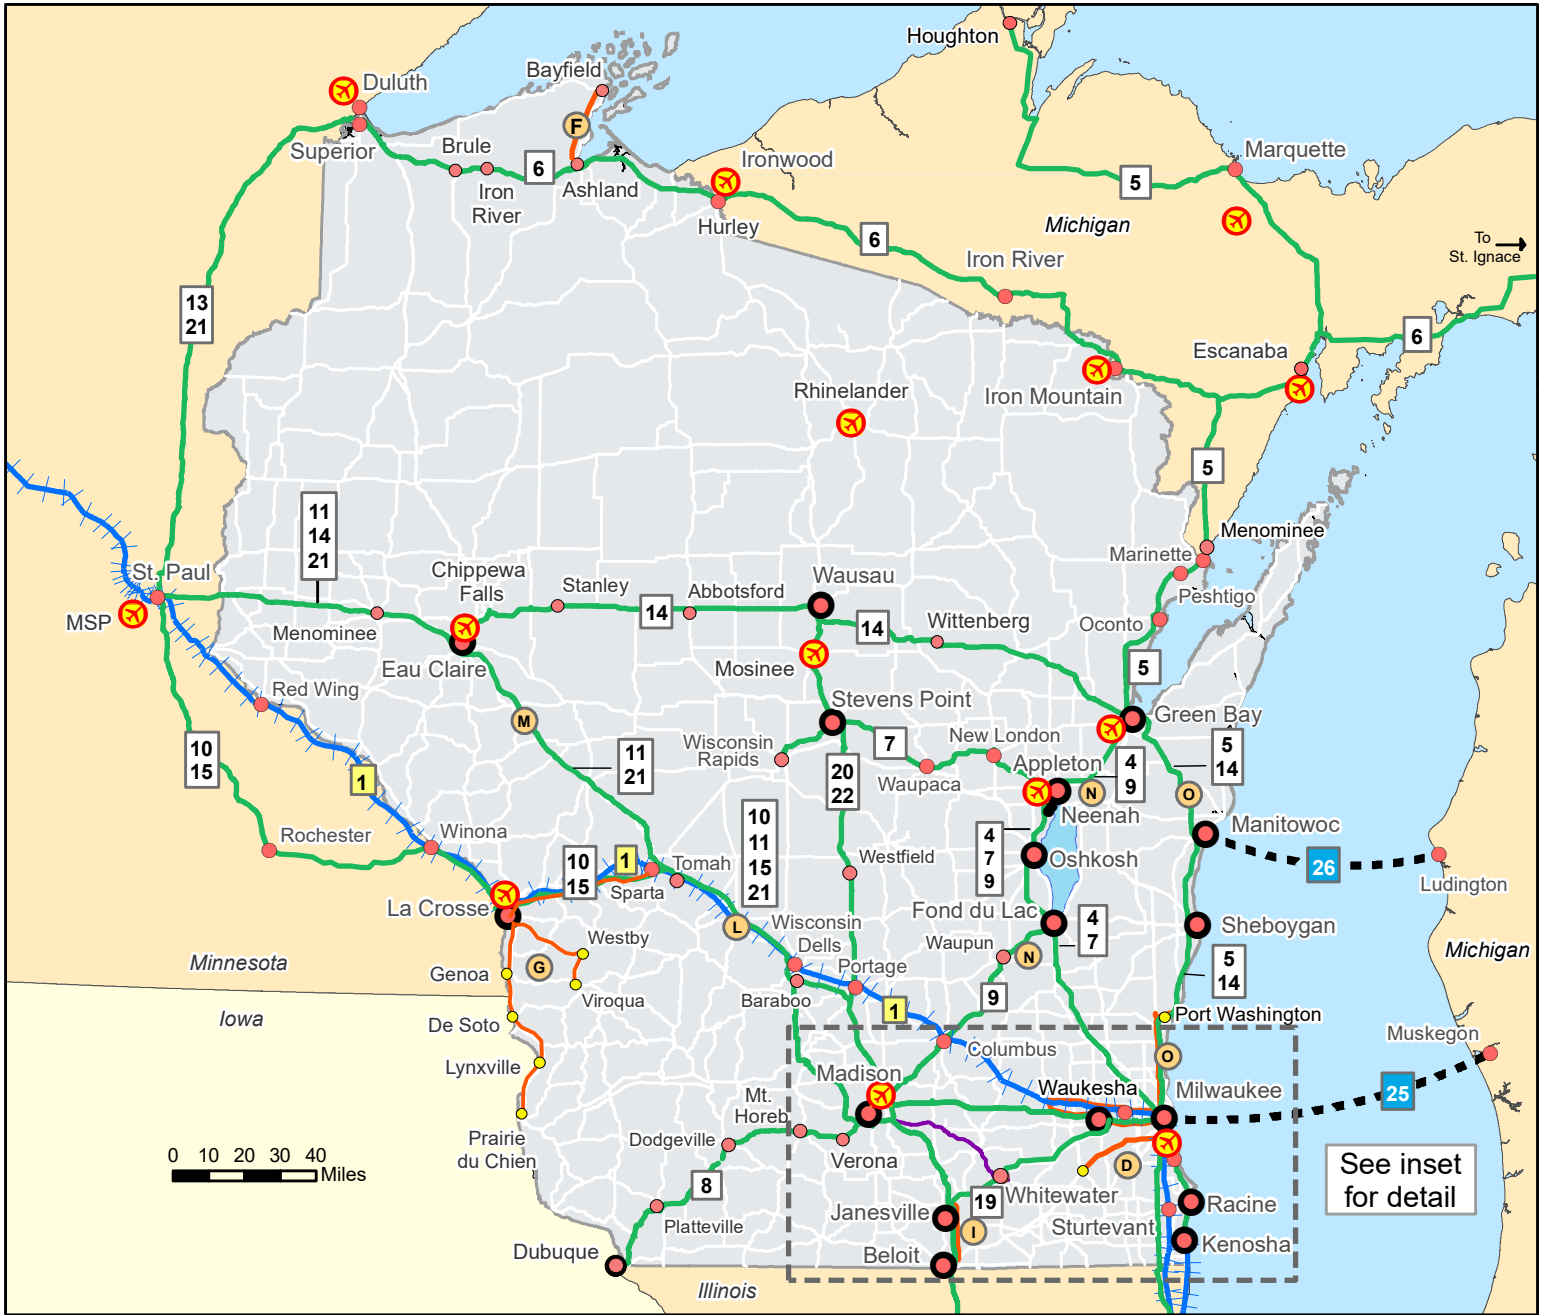

Wisconsin Intercity Travel Routes

Legend

Intercity Routes

- Daily Intercity Bus
- Commuter Bus
- Friday / Sunday Intercity Bus
- Ferry
- Train
- Route #

Scheduled Services

- Local Urban Transit
- Commuter Stop
- Intercity Stop
- Intercity Stop / Local Transit
- ✕ Airport

Note

Route # on map corresponds to table on next page.