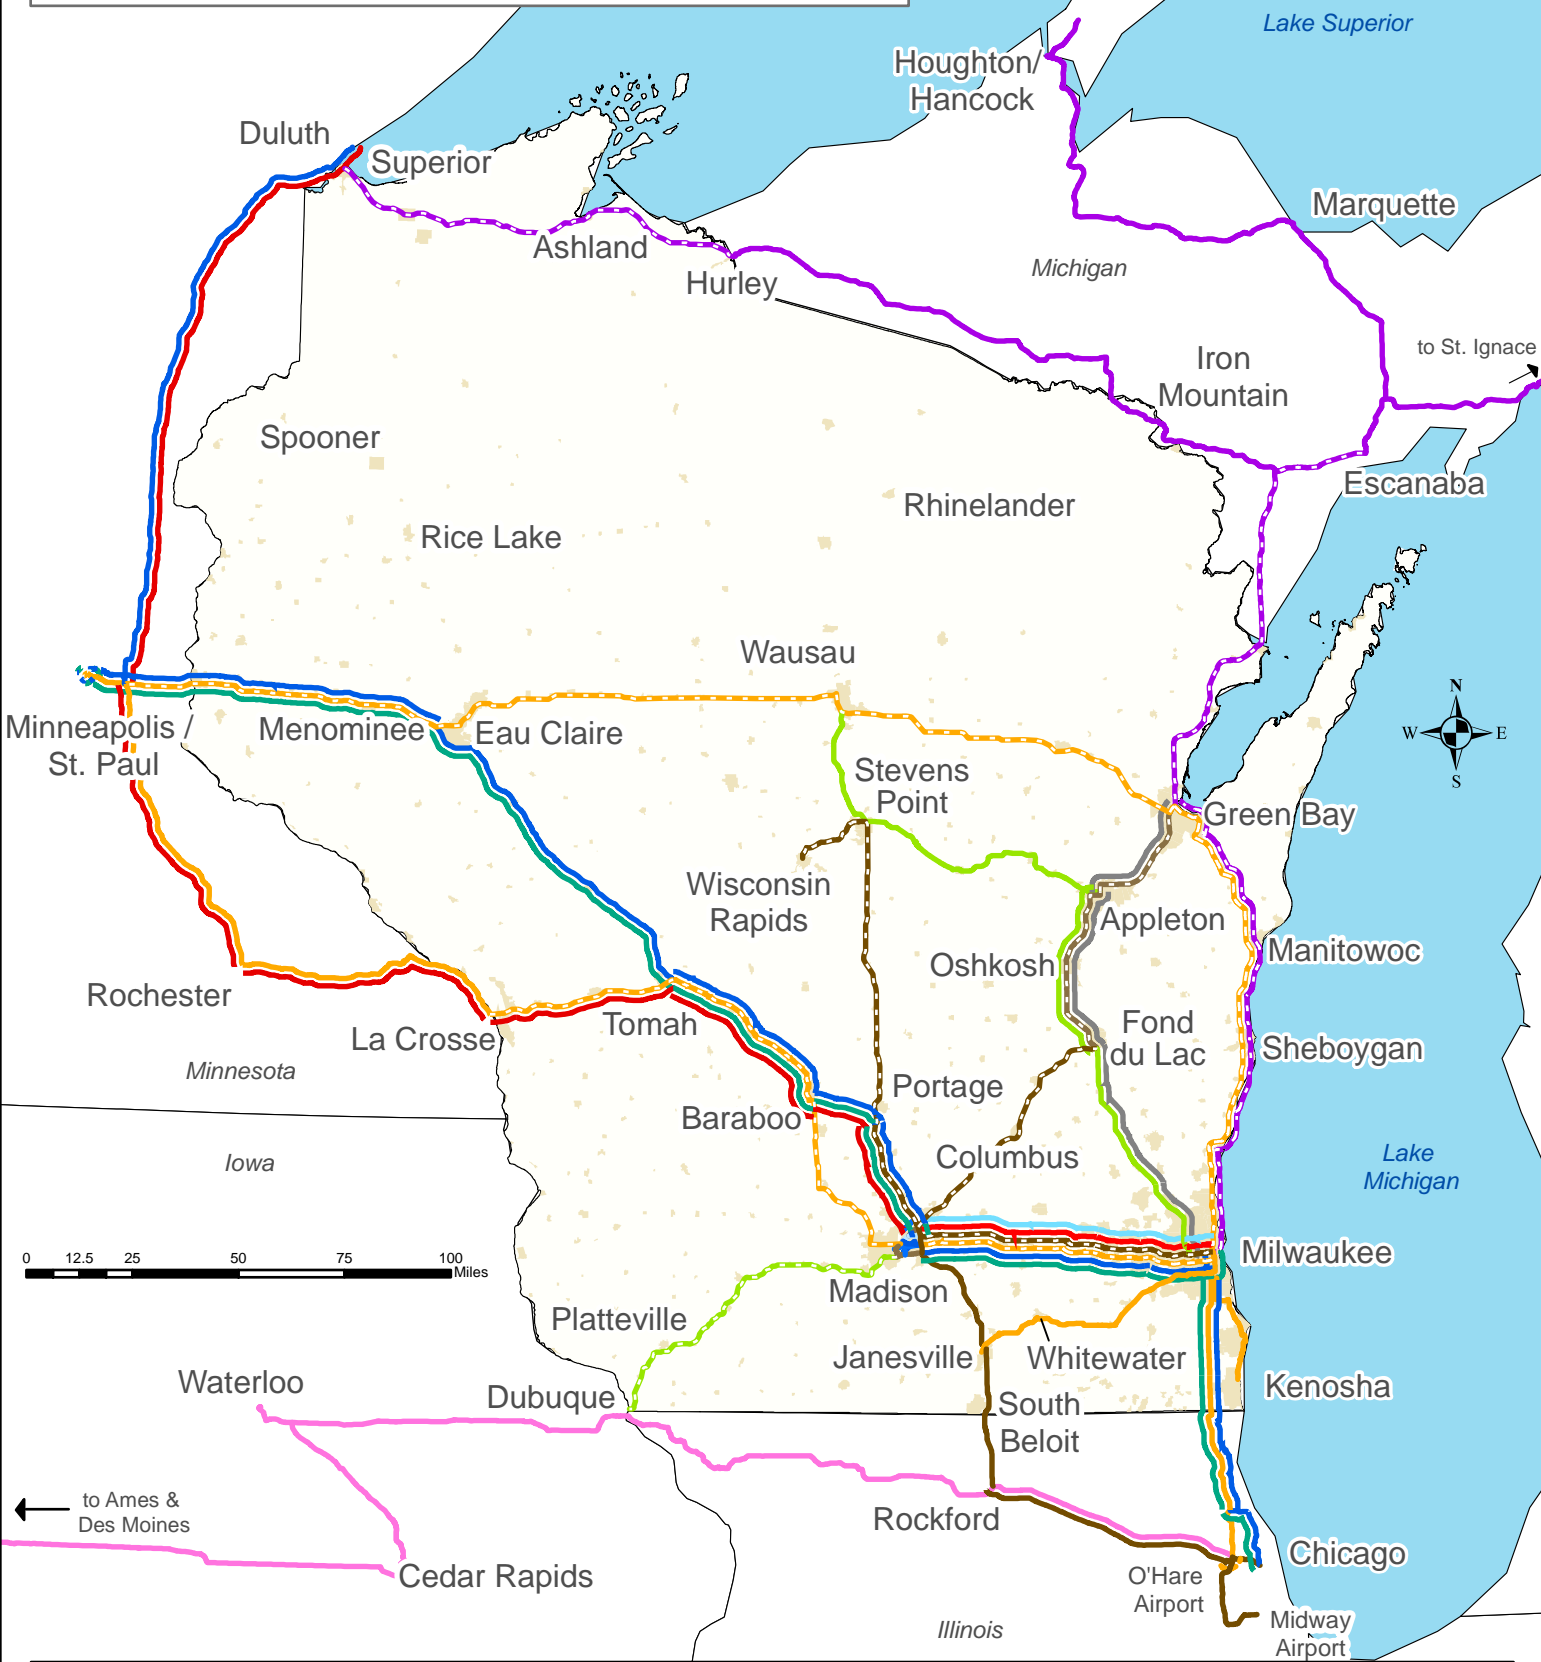

# 2023 Wisconsin Intercity Bus Routes

Amtrak Thruway	White dashed line indicates a WisDOT supported route
Badger Bus	Greyhound
Burlington Trailways	Indian Trails
Flixbus	Jefferson Lines
	Lamers Bus Lines
	Coach USA/Megabus (Van Galder)
	Coach USA/Megabus (WI Coach Lines)