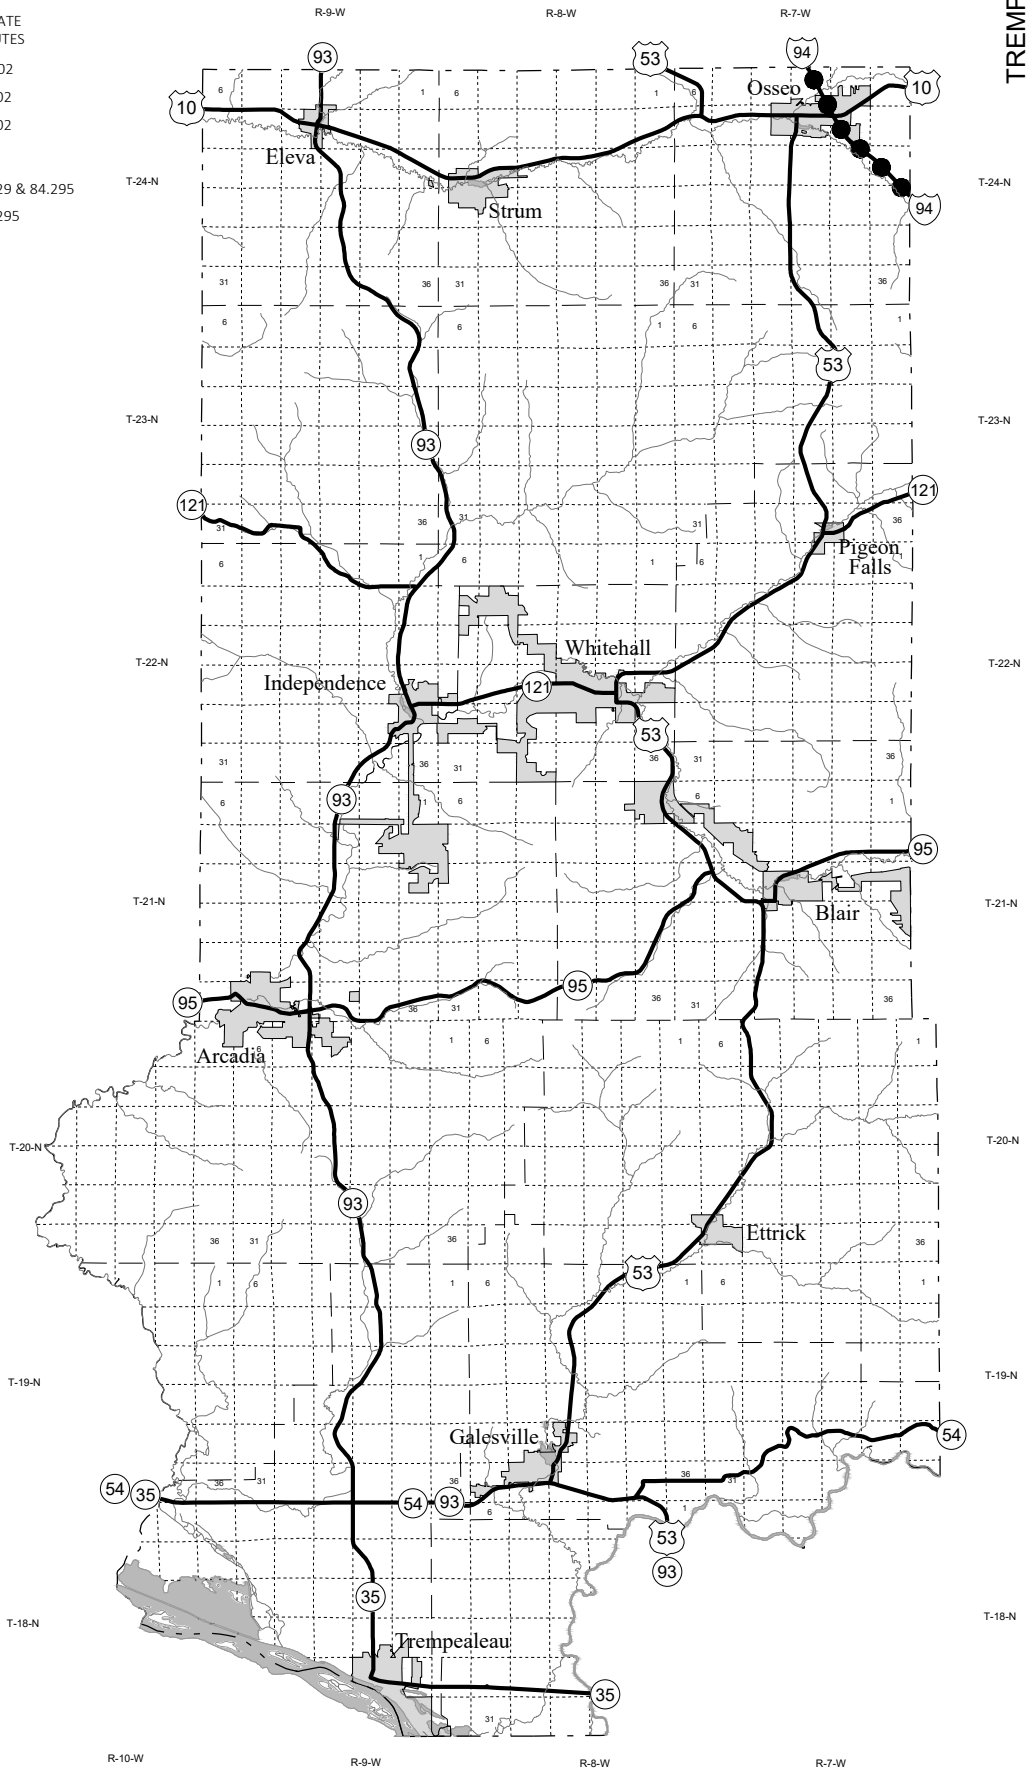

TREMPEALEAU COUNTY

Prepared by the State of Wisconsin, Department of Transportation
 Division of Transportation System Development in accordance with
 Section 84.02 (12) showing the official layout of the STATE TRUNK
 HIGHWAY SYSTEM as of December 31, 2021

SYMBOL	HIGHWAY DESIGNATION	WI. STATE STATUTES
—————	STATE TRUNK HIGHWAY (Maintained & Traveled)	84.02
=====	STATE TRUNK HIGHWAY (Not Maintained & Traveled)	84.02
- - - - -	STATE TRUNK HIGHWAY (To be removed from the Official STH System Upon opening to traffic the highway segments shown as symbol =====)	84.02
● ● ●	DESIGNATED FREEWAY - INTERSTATE HIGHWAY	84.29 & 84.295
■ ■ ■	DESIGNATED FREEWAY	84.295
○ ○ ○	DESIGNATED EXPRESSWAY	

TREMPEALEAU